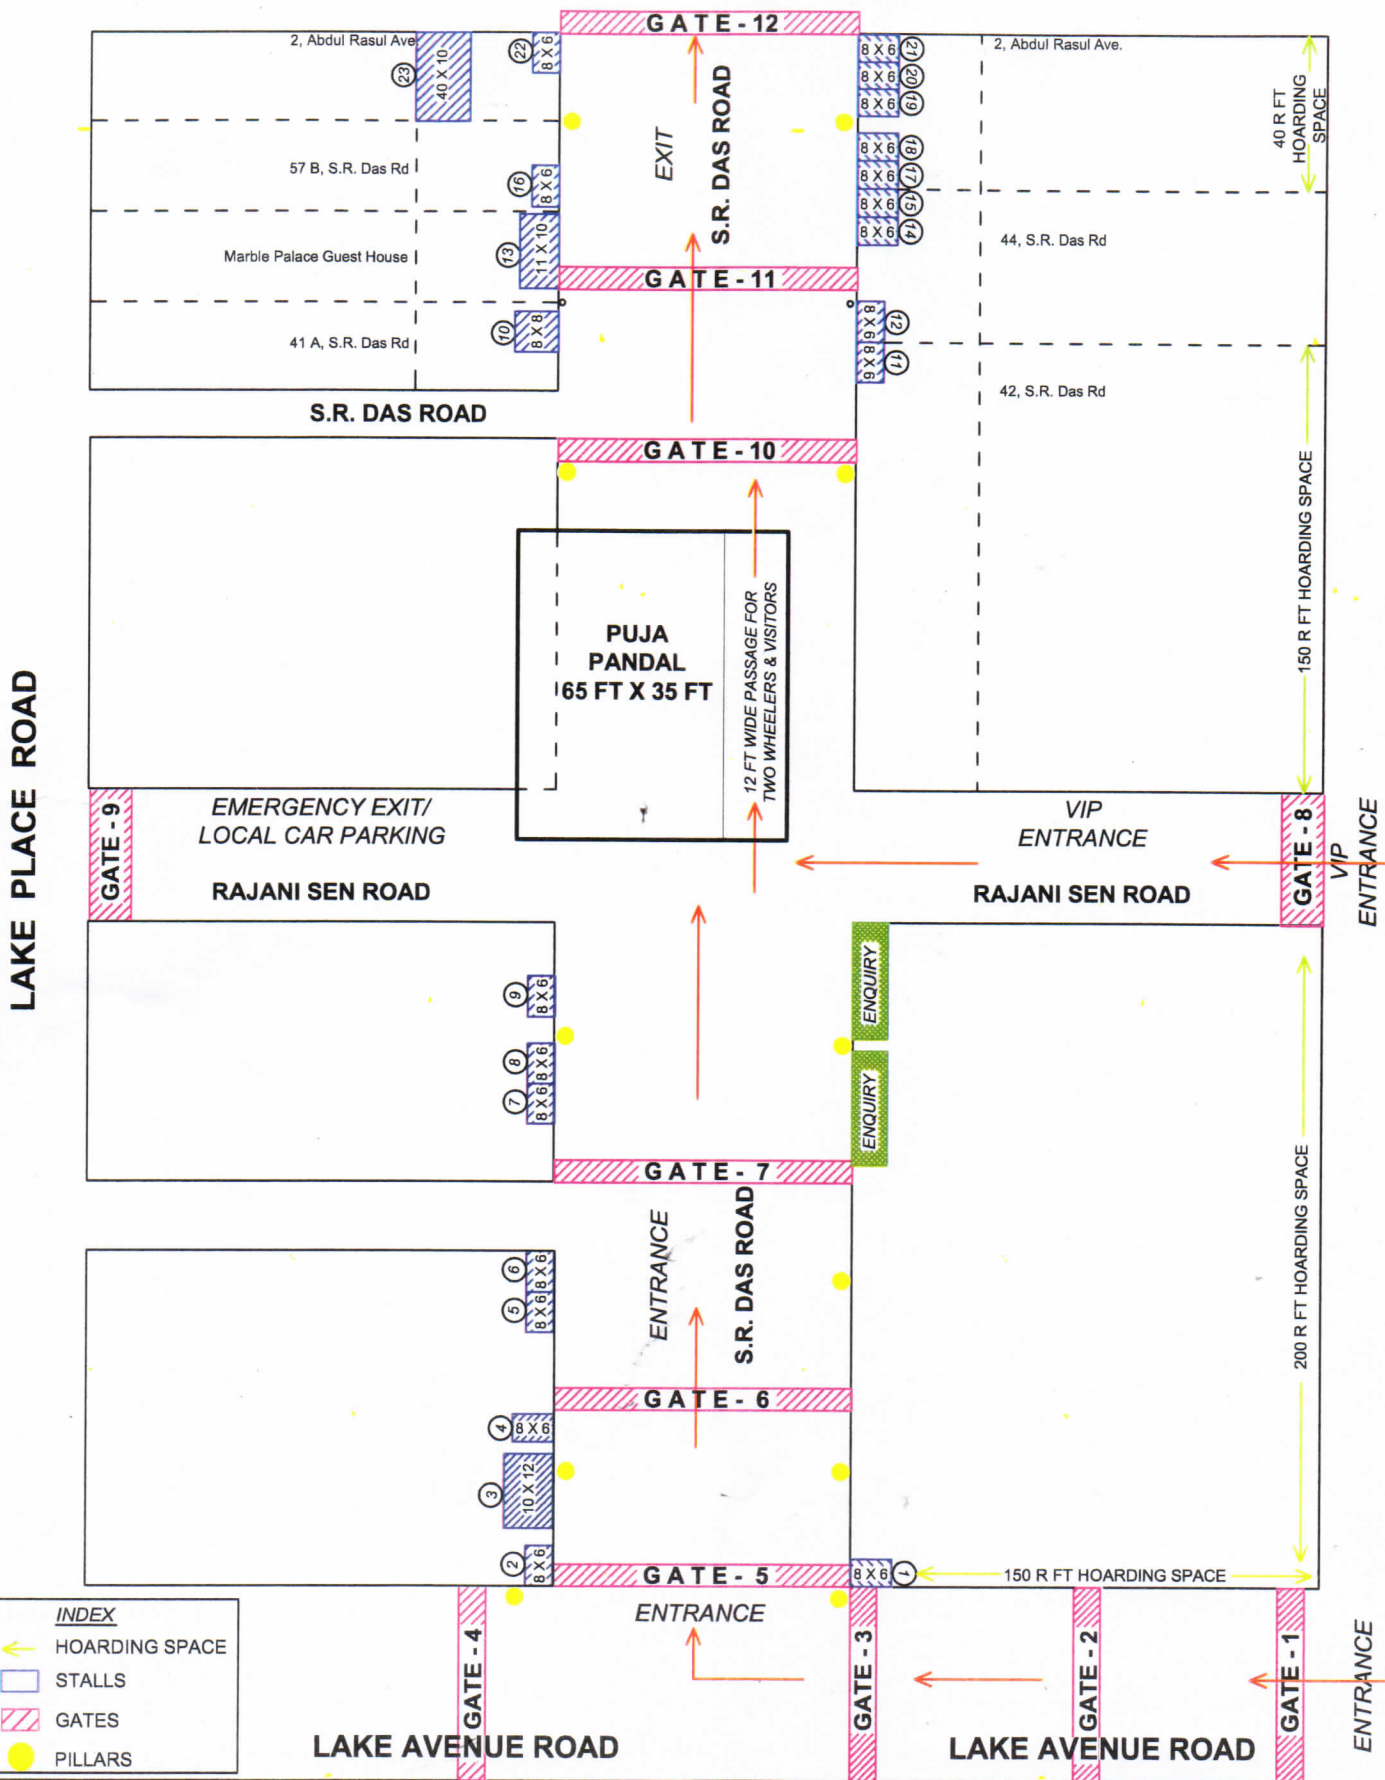

ABDUL RASUL AVENUE

S.P. MUKHERJEE ROAD

S.P. MUKHERJEE ROAD

MUDIALI CLUB DURGA PUJA

AREA LAYOUT PLAN

- INDEX**
- ← HOARDING SPACE
 - STALLS
 - ▨ GATES
 - PILLARS